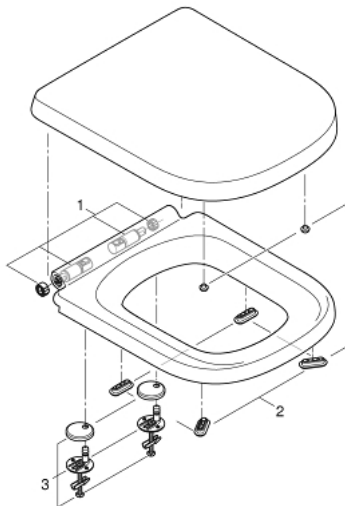

39 330 001 EURO CERAMIC WC SEAT SOFT CLOSE

TOOTE KIRJELDUS

- Värvus: alpine white
- with lid
- quick release function
- detachable
- material: Duroplast
- including fixation set
- stainless steel hinges
- easy fixation from above
- weight bearing capacity 150 kg
- compatible with all Euro Ceramic bowls

Certificate NF

39 330 001 EURO CERAMIC WC SEAT SOFT CLOSE

VARUOSAD, juuli 2017 – now

1: Damper (Tellimuse number 49528000)

2: Buffer (Tellimuse number 49536000)

3: Fixing set (Tellimuse number 49529000)