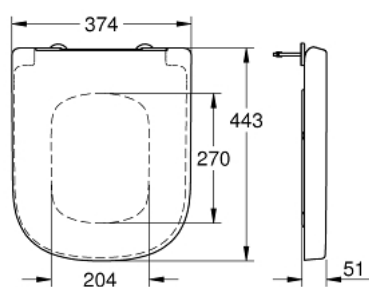

39 330 001 EURO CERAMIC WC SEAT SOFT CLOSE

TOOTE KIRJELDUS

- Värvus: alpine white
- with lid
- quick release function
- detachable
- material: Duroplast
- including fixation set
- stainless steel hinges
- easy fixation from above
- weight bearing capacity 150 kg
- compatible with all Euro Ceramic bowls

Certificate NF

39 330 001 EURO CERAMIC WC SEAT SOFT CLOSE

VARUOSAD, juuli 2017 – now

1: Damper (Tellimuse number 49528000)

2: Buffer (Tellimuse number 49536000)

3: Fixing set (Tellimuse number 49529000)